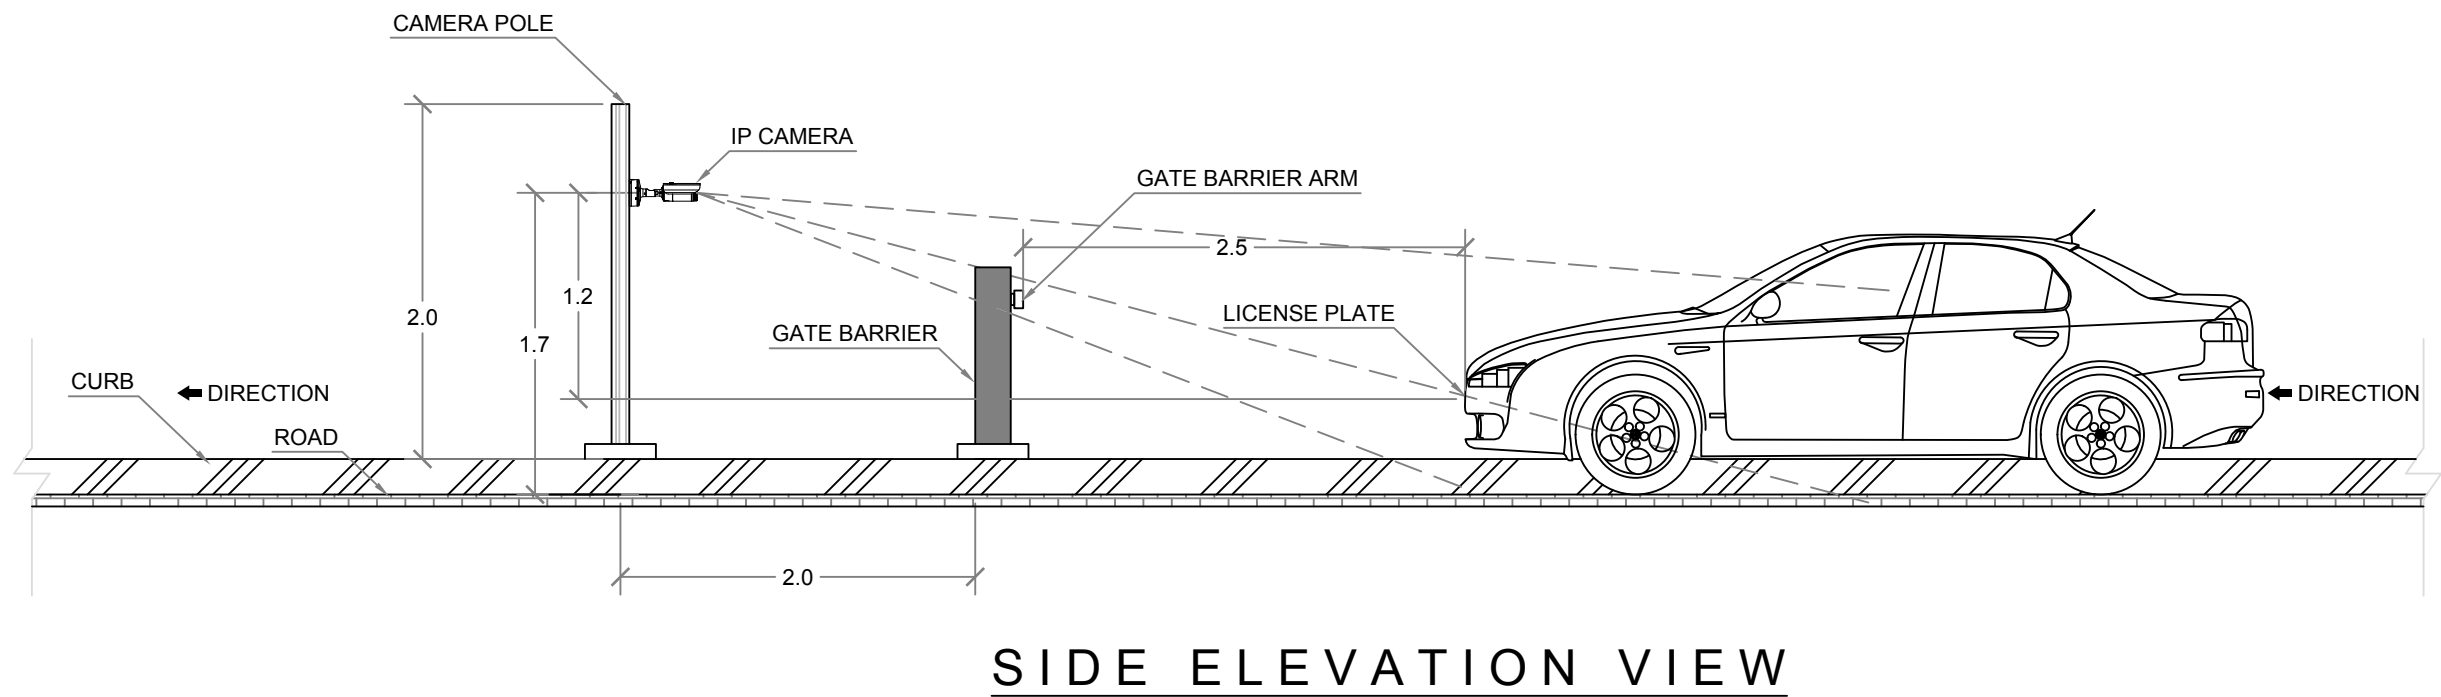

AEEP CAMERA INSTALLATION LAYOUT

AEEP WIRING CONNECTION

INDOOR EQUIPMENT

OUTDOOR EQUIPMENT

ENTRANCE GATE BARRIER PUSH BUTTON

2C CABLE TO BE TERMINATED IN PARALLEL WITH OPEN BUTTON