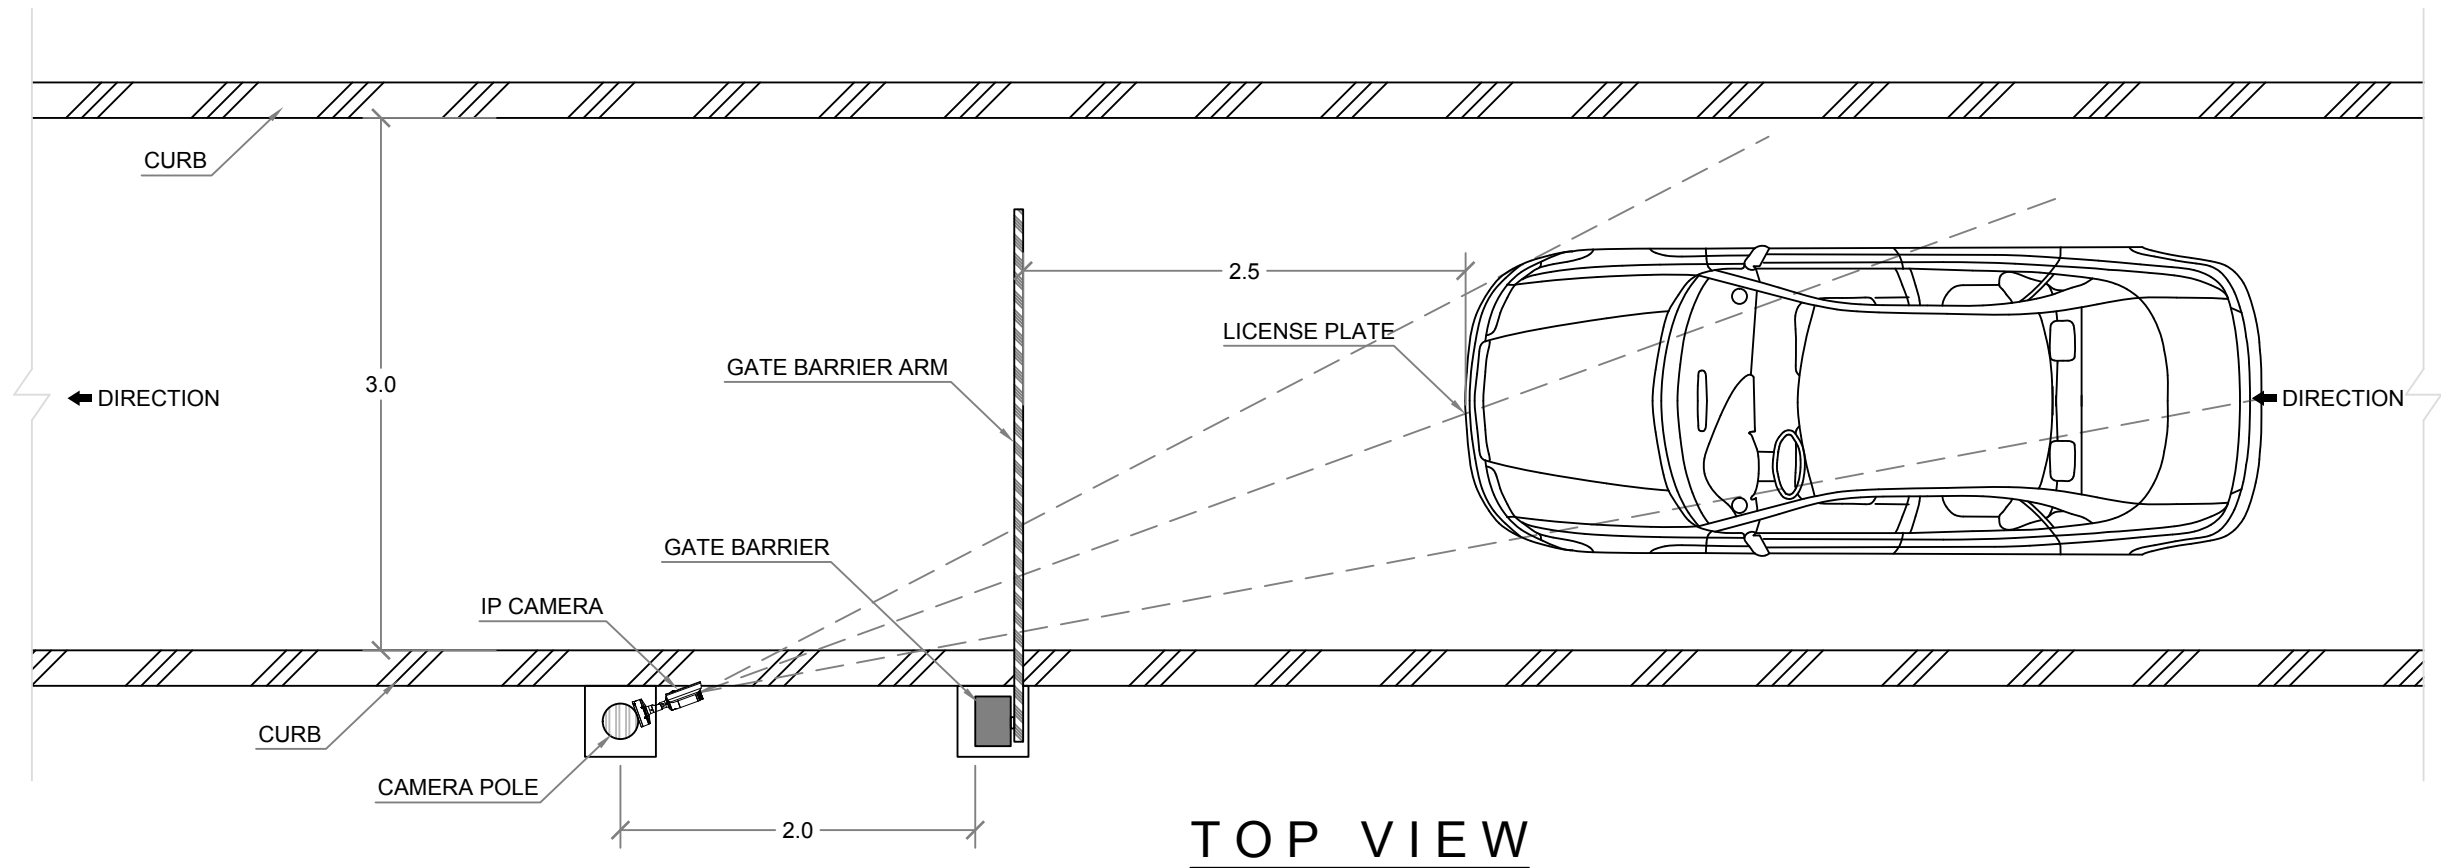

AEEP CAMERA INSTALLATION LAYOUT

AEEP WIRING CONNECTION

INDOOR EQUIPMENT

OUTDOOR EQUIPMENT

ENTRANCE GATE BARRIER PUSH BUTTON

2C CABLE TO BE TERMINATED IN PARALLEL WITH OPEN BUTTON