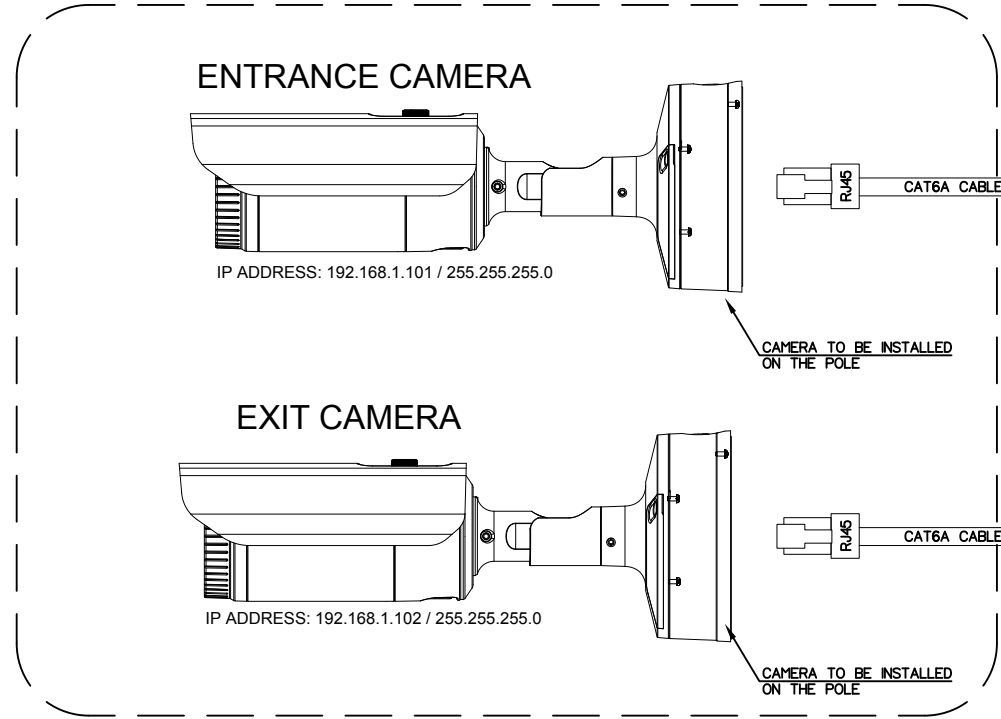

AEEP CAMERA INSTALLATION LAYOUT

AEEP WIRING CONNECTION

INDOOR EQUIPMENT

OUTDOOR EQUIPMENT

ENTRANCE GATE BARRIER PUSH BUTTON

2C CABLE TO BE TERMINATED IN PARALLEL WITH OPEN BUTTON