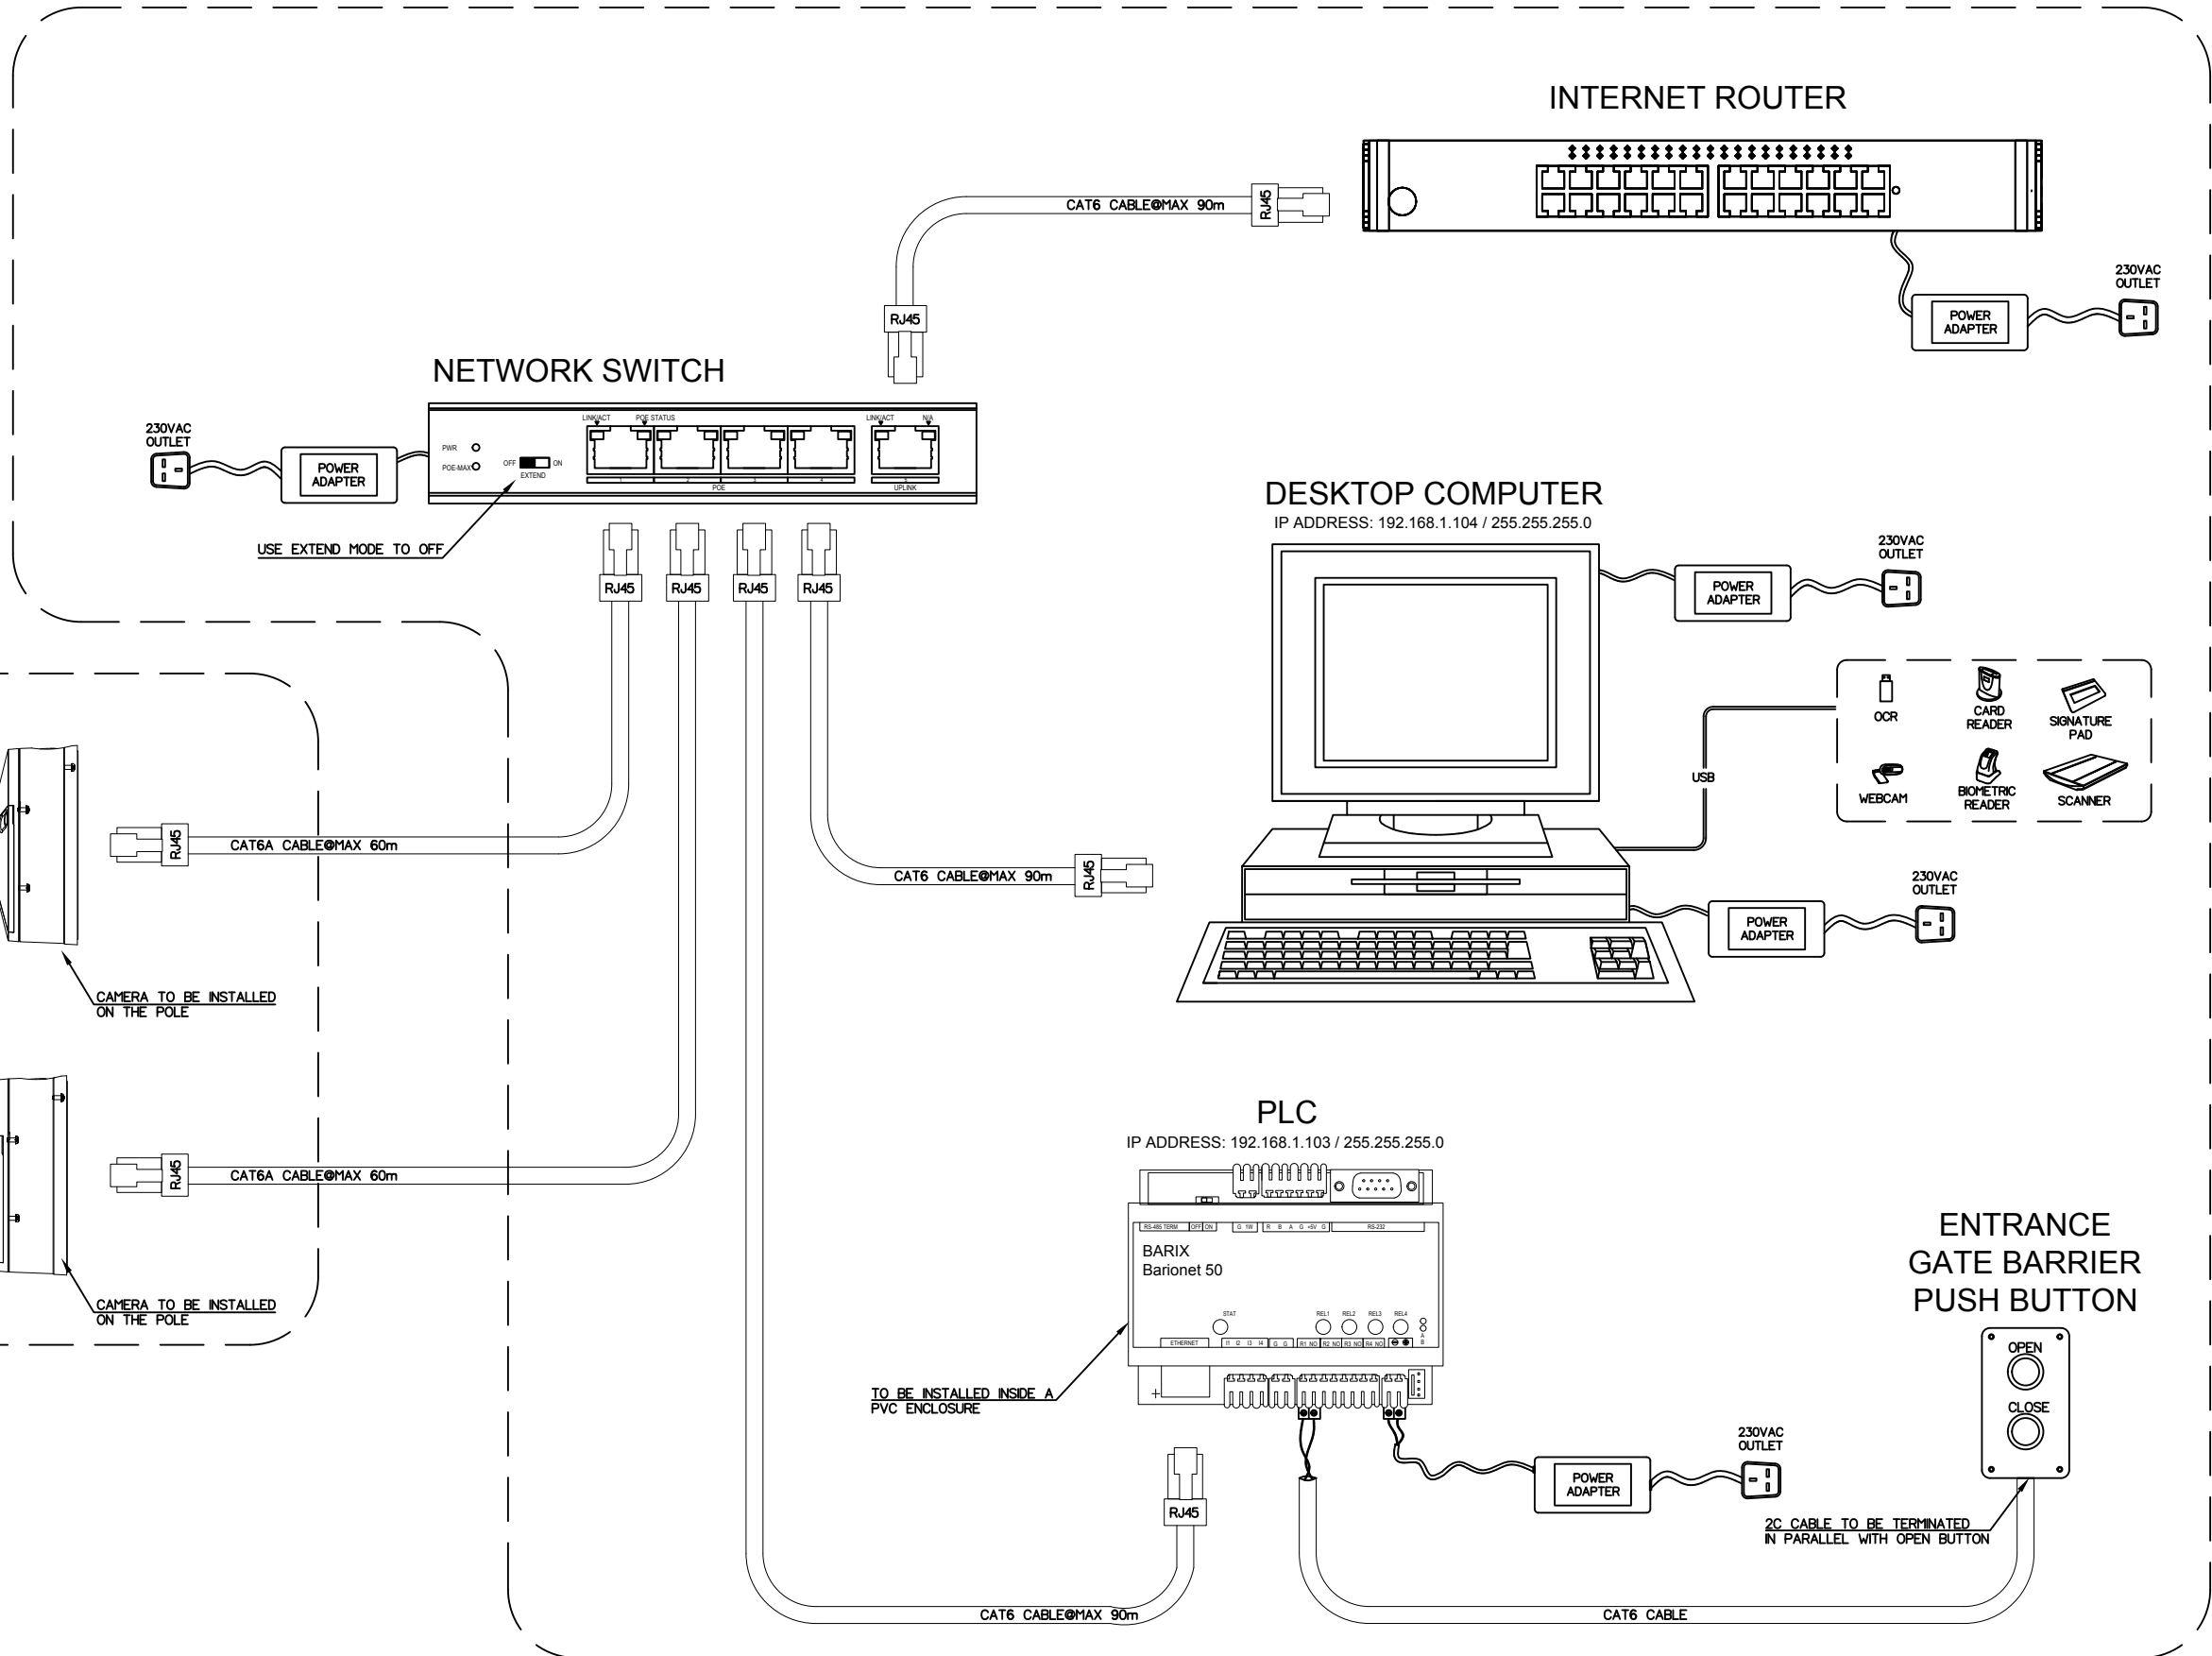

AEEP CAMERA INSTALLATION LAYOUT

AEEP WIRING CONNECTION

INDOOR EQUIPMENT

OUTDOOR EQUIPMENT

ENTRANCE GATE BARRIER PUSH BUTTON

2C CABLE TO BE TERMINATED IN PARALLEL WITH OPEN BUTTON